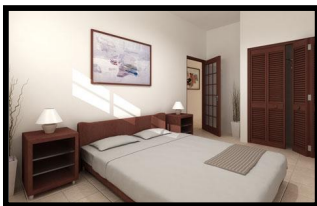

ELITE INTERNATIONAL REAL ESTATE

Barbados Merricks Beach Resort & Residence

- Studio apartments, 1 & 2 bed apartments, Penthouses
- 1 & 2 bed cabanas
- 2, 3 & 4 bed plantation house
- Freehold
- 100% Finance
- Fully furnished to a 5* standard
- Onsite facilities include; spa, gymnasium, pools, premier concierge services, conference centre, children's crèche, diving, shops, tennis, library, cinema and much more
- Completion date projected beginning 2009

INVESTMENT SUMMARY

- 40% BMV
- Guaranteed rental income (2 years 10% thereafter 50/50 room share)
- 30 days free use (2 weeks peak, 2 weeks off peak)
- 15 minutes form International Airport

Contact Elite International Real Estate for a full brochure